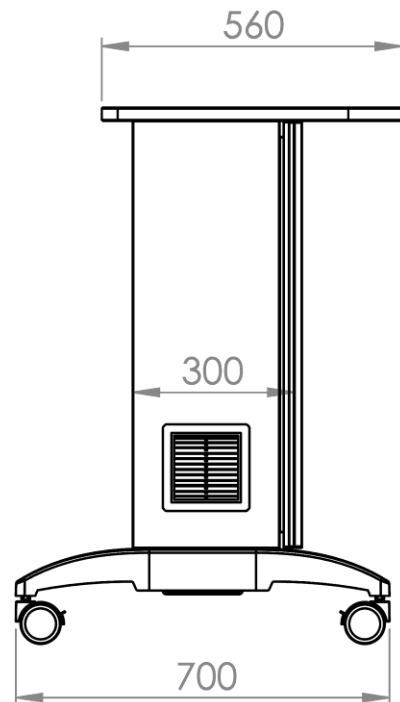

### Kiosk Enclosure Systems

Weight (kg)	100
Color / Ral Code	7035
Package	1
Package Dimension (mm)	1000x950x700
Movement	Modular

The product applications are intended to serve as examples.  
Please contact with us for dimension.