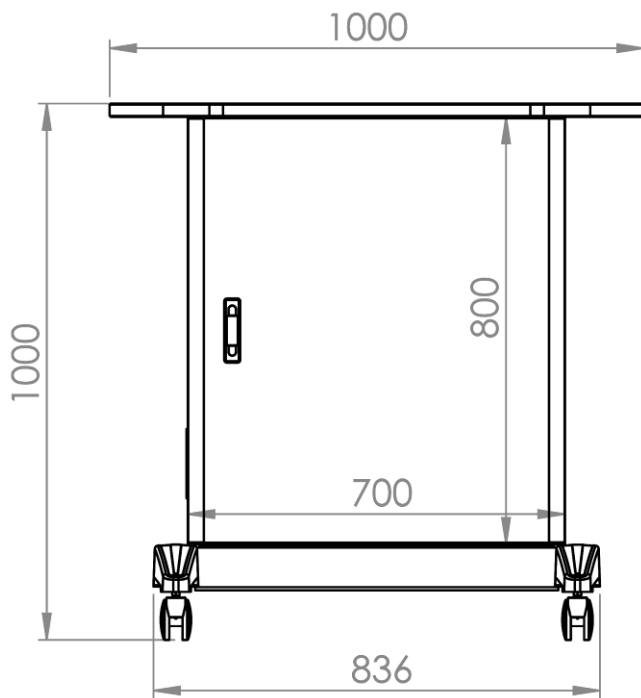

## KS.PC.02

### Kiosk Enclosure Systems

Weight (kg)	100
Color / Ral Code	7035
Package	1
Package Dimension (mm)	1000x950x700
Movement	Modular

The product applications are intended to serve as examples.  
Please contact with us for dimension.