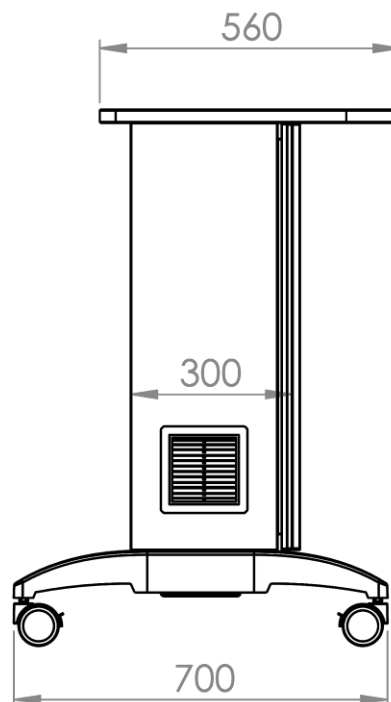

KS.PC.01

Kiosk Enclosure Systems

Weight (kg)	100
Color / Ral Code	7035
Package	1
Package Dimension (mm)	1000x950x700
Movement	Modular

The product applications are intended to serve as examples.
Please contact with us for dimension.