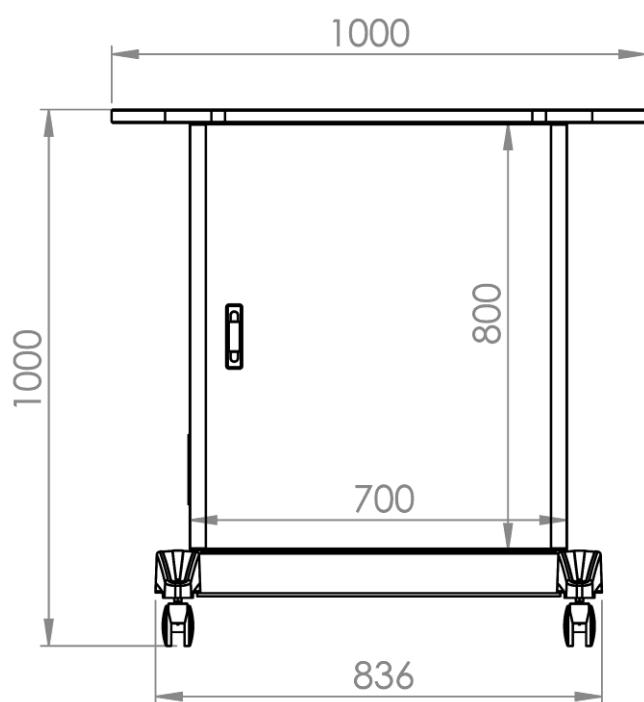

KS.PC.01

Kiosk Enclosure Systems

Weight (kg)	100
Color / Ral Code	7035
Package	1
Package Dimension (mm)	1000x950x700
Movement	Modular

The product applications are intended to serve as examples.
Please contact with us for dimension.