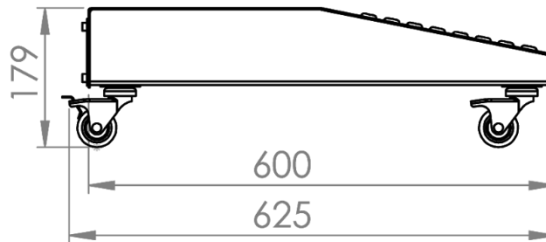

KS.120.02

120 Kiosk Plate Modular

Weight (gr)	16.500
Color / Ral Code	7035
Package	1
Package Dimension (mm)	510 x 610 x 110
Movement	Modular
Material	Steel Sheet

These product group only compatible with TK120.800