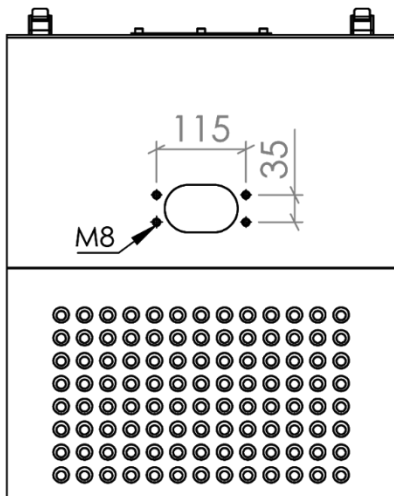

KS.120.02

120 Kiosk Plate Modular

Weight (gr)	16.500
Color / Ral Code	7035
Package	1
Package Dimension (mm)	510 x 610 x 110
Movement	Modular
Material	Steel Sheet

These product group only compatible with TK120.800