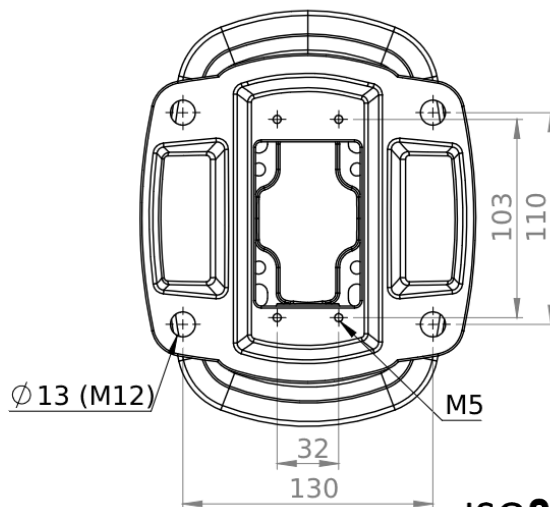

## Rotatable Wall-Mounted Hinge Horizontal Outlet

Weight (gr)	9.500
Color / Ral Code	RAL7035
Package	1
Package Dimension (mm)	210x240x215
Material	Steel Casting
Movement	(+90 °) (-90 °)

ISO9001