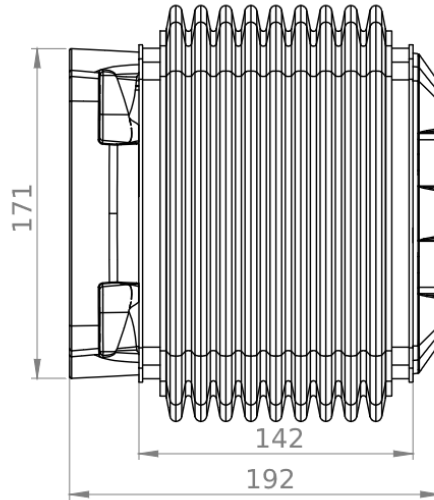

# TK120.705

## Rotatable Wall-Mounted Hinge Horizontal Outlet

Weight (gr)	9.500
Color / Ral Code	RAL7035
Package	1
Package Dimension (mm)	210x240x215
Material	Steel Casting
Movement	(+90 °) (-90 °)

ISO9001