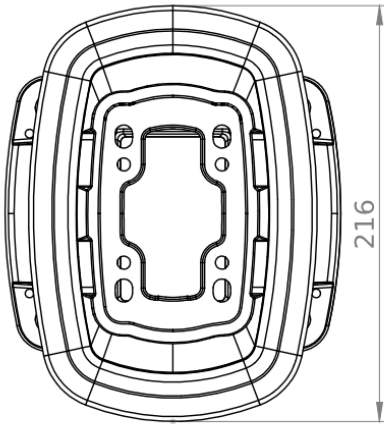

# TK120.705

## Rotatable Wall-Mounted Hinge Horizontal Outlet

Weight (gr)	9.500
Color / Ral Code	RAL7035
Package	1
Package Dimension (mm)	210x240x215
Material	Steel Casting
Movement	(+90 °) (-90 °)

ISO9001