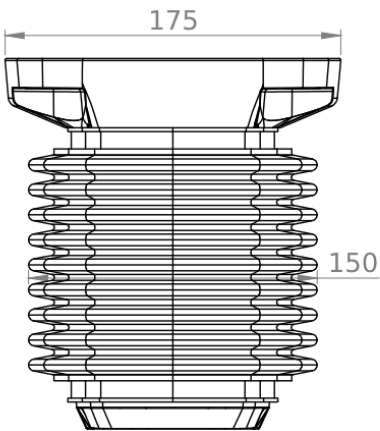

## Rotatable Wall-Mounted Hinge Horizontal Outlet

Weight (gr)	9.500
Color / Ral Code	RAL7035
Package	1
Package Dimension (mm)	210x240x215
Material	Steel Casting
Movement	(+90 °) (-90 °)

ISO9001