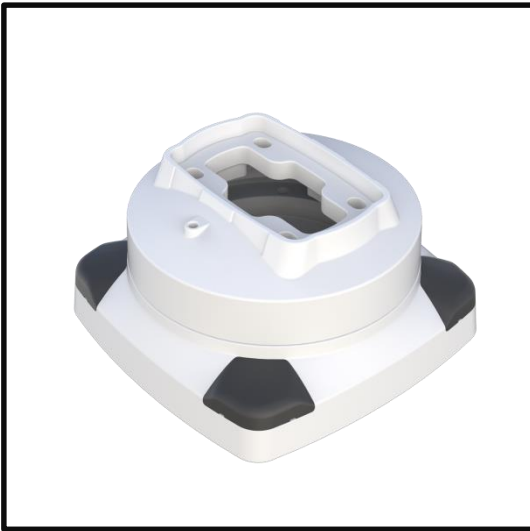

TK120.610

Rotatable Wall-Mounted Hinge Vertical Outlet

Weight (gr)	4.755
Color / Ral Code	RAL7035 / RAL7016
Package	1
Package Dimension (mm)	220 x 120 x 210
Movement	315 °
Material	Aluminum