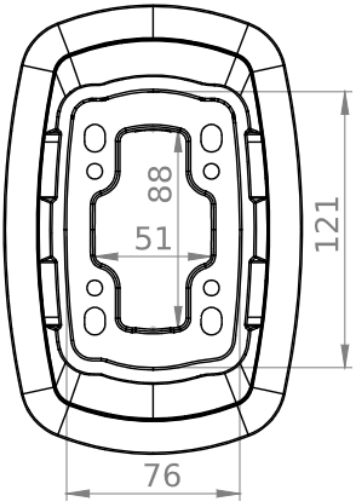

TK120.505

Rotatable Intermediate Hinge

Weight (gr)	6.000
Color / Ral Code	RAL7035
Package	1
Package Dimension (mm)	135x200x175
Material	Steel Casting
Movement	315 °

ISO9001