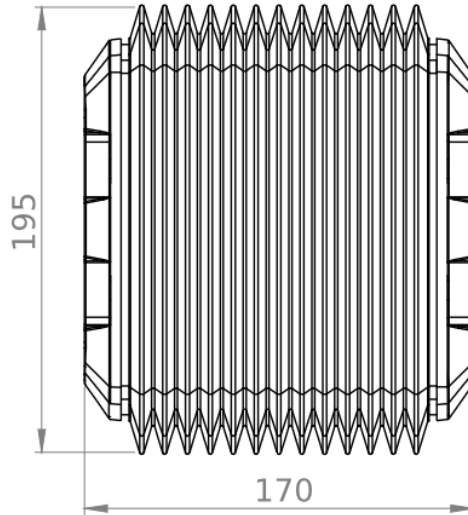

TK120.505

Rotatable Intermediate Hinge

Weight (gr)	6.000
Color / Ral Code	RAL7035
Package	1
Package Dimension (mm)	135x200x175
Material	Steel Casting
Movement	315 °

ISO9001