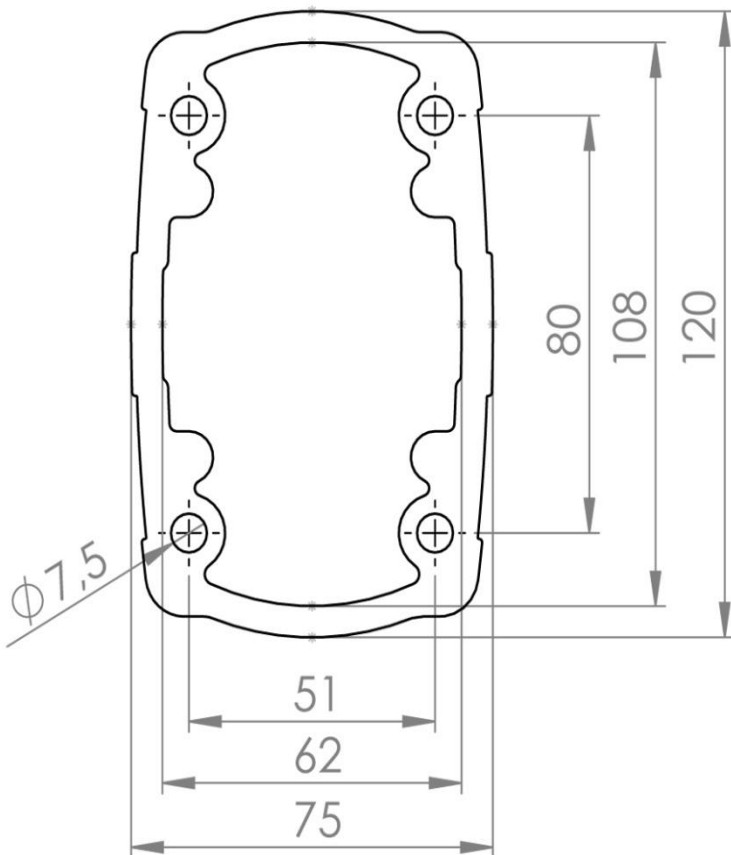

TK120.100

TK120 Operator Arm Systems

Length (mm)	1000
Weight (gr)	7800
Color / Ral Code	RAL7035
Package	1
Package Dimension (mm)	80 x 130 x 1010
Material	Aluminum

Carrier Arm Profile Length (mm) : 250 - 500 - 750 - 1000 - 1250 - 1500 - 1750 - 2000