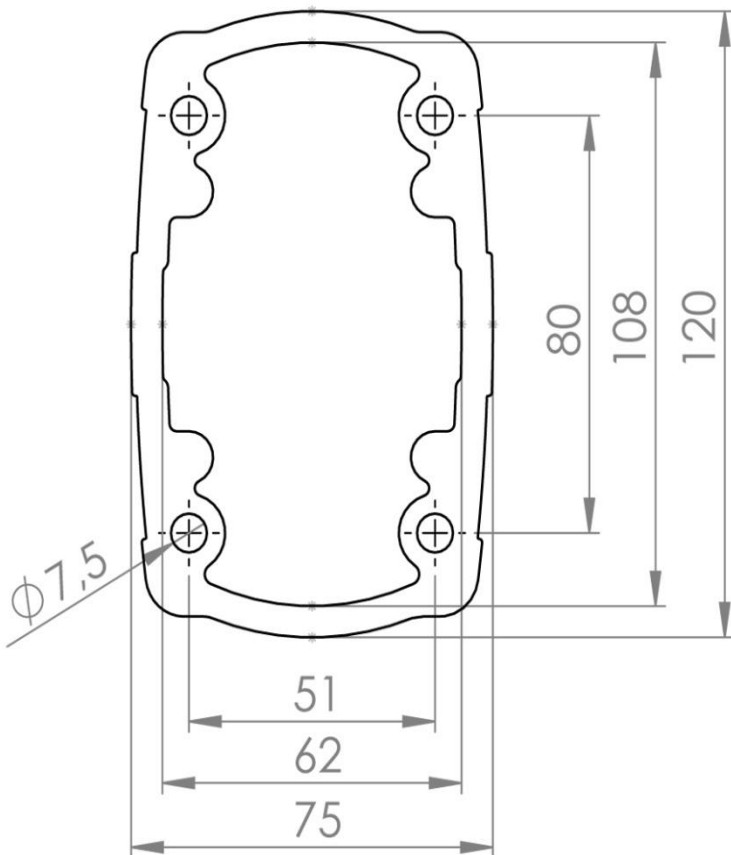

TK120.025

TK120 Operator Arm Systems

Length (mm)	250
Weight (gr)	1950
Color / Ral Code	RAL7035
Package	1
Package Dimension(mm)	80 x 130 x 260
Material	Aluminum

Carrier Arm Profile Length (mm) : 250 - 500 - 750 - 1000 - 1250 - 1500 - 1750 - 2000