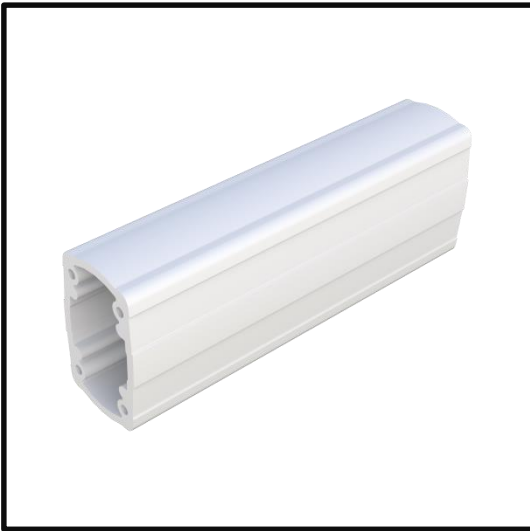

# TK060.025

## Carrier Arm Profile

Length (mm)	250
Weight (gr)	950
Color/Ral Code	7035
Package	1
Package Dimension (mm)	90 x 55 x 2005
Material	Aluminum

Carrier Arm Profile Length (mm) : 250 - 500 - 750 - 1000 - 1250 - 1500 - 1750 - 2000