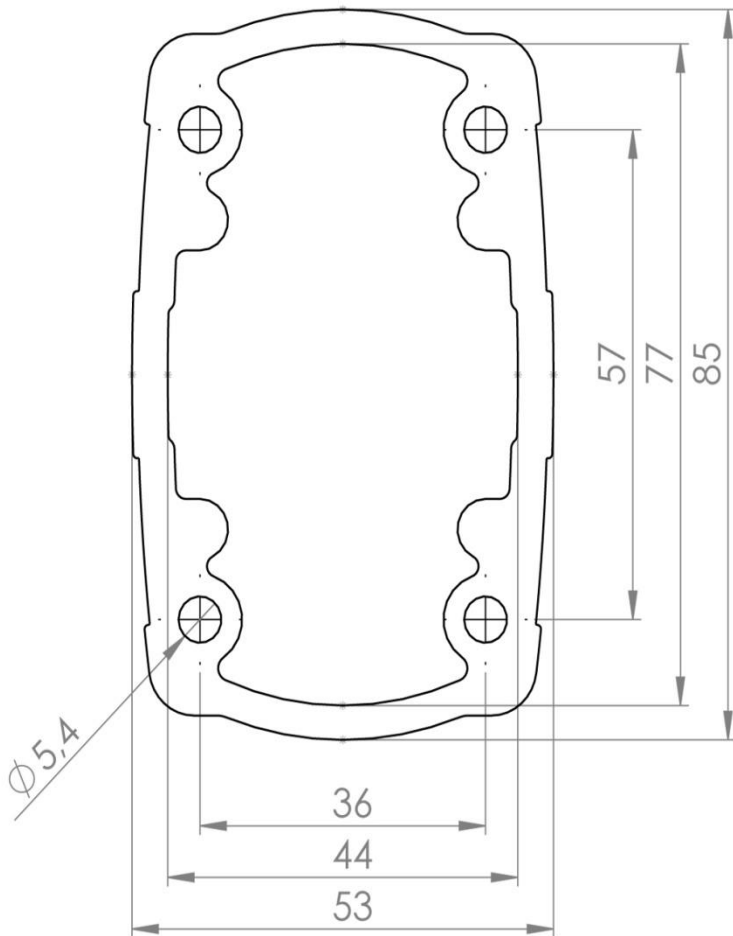

## Carrier Arm Profile

Length (mm)	250
Weight (gr)	950
Color/Ral Code	7035
Package	1
Package Dimension (mm)	90 x 55 x 2005
Material	Aluminum

Carrier Arm Profile Length (mm) : 250 - 500 - 750 - 1000 - 1250 - 1500 - 1750 - 2000