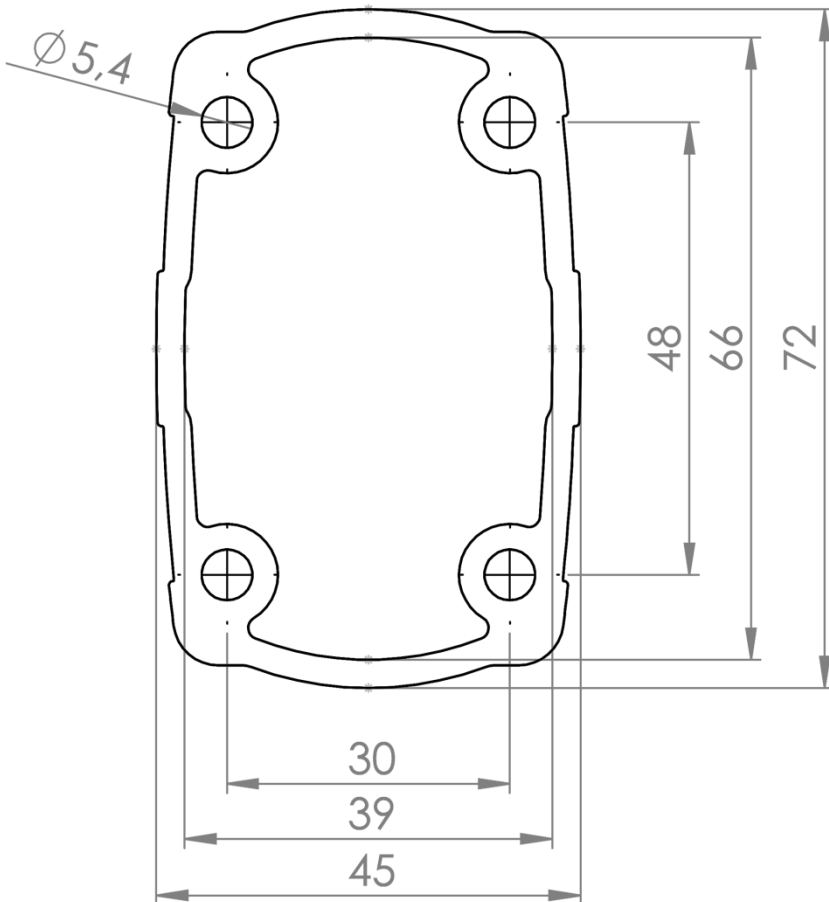

TK045.100

Carrier Arm Profile

Length (mm)	1000
Weight (gr)	2200
Color/Ral Code	RAL7035
Package	1
Package Dimension (mm)	50x75x1005
Material	Aluminum

Carrier Arm Profile Length (mm) : 250 - 500 - 750 - 1000 - 1250 - 1500 - 1750 - 2000