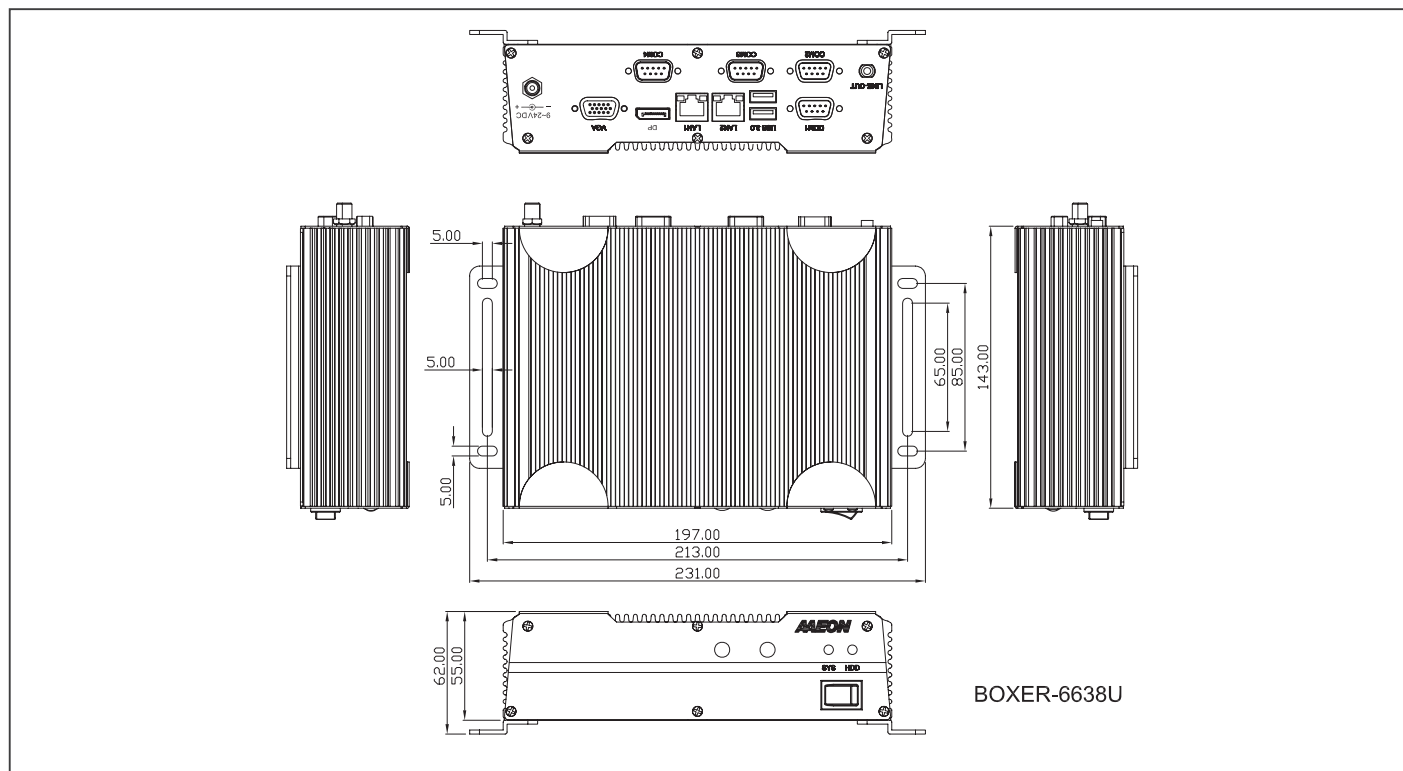

### Features

- U-Series CPU: Intel® Core™ i3-5010U
- Good for Industrial Use with 4 COM Ports
- Wide Temperature Support: -4°F ~ 140°F (-20°C ~ 60°C)
- Wide Voltage Support: 9 - 24 V

### Specifications

System	
CPU	5th Generation Intel® Core™ i3-5010U, 2.1 GHz
Chipset	Intel® System on Chip
System Memory	DDR3L 1600 SODIMM slot x 1, up to 8 GB
Display Interface	VGA, DP
Storage Device	mSATA, HDD/SSD
Ethernet	Intel® WGI211AT, 10/100/1000 Base-TX x 1 Intel® WGI218LM, 10/100/1000 Base-TX x 1
I/O	RS-232/422/485 x 2 RS-232 x 2 USB 2.0 x 2 (A2M) USB 3.0 x 2 VGA x 1 DP x 1 Line-out x 1 LAN x 2 Antenna holes x 2 Power switch Power input
Expansion	Full-size Mini-Card x 1 (mSATA + USB, w/ SIM slot, optional for PCI-E) Half-size Mini-Card x 1 (PCI-E + USB)
Indicator	Power LED HDD active LED
OS support	Windows® 10 (64-bit), Windows® 8.1(32/64-bit), Windows® 7 (32/64-bit), Linux Ubuntu 14.10
Power Supply	
Power Requirement	9 - 24V with lockable DC jack
Mechanical	
Mounting	Wallmount
Dimensions (W x H x D)	7.76" x 2.17" x 5.63" (197mm x 55mm x 143mm)
Gross Weight	5.5 lb (2.5 kg)
Net Weight	3.3 lb (1.5 kg)
Environmental	
Operating Temperature	-4°F ~ 140°F (-20°C ~ 60°C) with wide temperature HDD (according to IEC68-2-14 with 0.5 m/s AirFlow; with industrial devices)
Storage Temperature	-49°F ~ 176°F (-45°C ~ 80°C)
Storage Humidity	95% @ 40°C, non-condensing
Anti-Vibration	5 Grms/ 5 ~ 500Hz/ operation –mSATA / SSD 1 Grms/ 5~ 500Hz/ operation – HDD
Certification	CE/FCC class A

## Dimension

Unit: mm

## Ordering Information

Part Number	CPU	RAM	LAN	USB	RS-232	RS-232/422/485	Storage	Display	Expansion	Mounting	Power	Temp.
BOXER-6638U-A2M-1010	Intel® Core i3-5010U	—	2	4	2	2	HDD/SSD	VGA x 1 DP x 1	Full-size Mini-Card x 1 Half-size Mini-Card x 1	Wallmount	DC 9-24V	-4°F ~ 140°F (-20°C ~ 60°C) According to IEC60068-2, 0.5m/s air flow