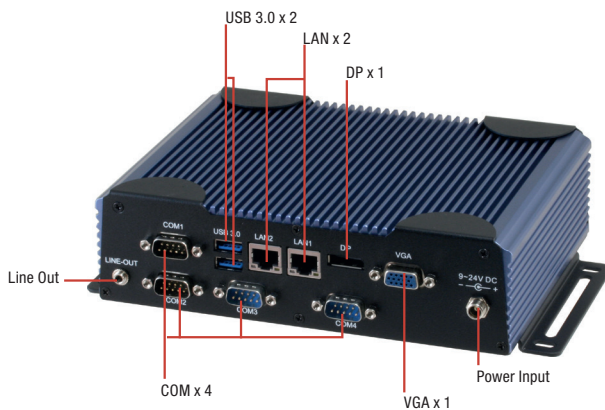

## Fanless Embedded Box PC with 5th Generation Intel® Core™ i3 Processor SoC

Front View

Rear View

### Features

- U-Series CPU: Intel® Core™ i3-5010U
- Good for Industrial Use with 4 COM Ports
- Wide Temperature Support: -4°F ~ 140°F (-20°C ~ 60°C)
- Wide Voltage Support: 9 - 24 V

### Specifications

System	
CPU	5th Generation Intel® Core™ i3-5010U, 2.1 GHz
Chipset	Intel® System on Chip
System Memory	DDR3L 1600 SODIMM slot x 1, up to 8 GB
Display Interface	VGA, DP
Storage Device	mSATA, HDD/SSD
Ethernet	Intel® WGI211AT, 10/100/1000 Base-TX x 1 Intel® WGI218LM, 10/100/1000 Base-TX x 1
I/O	RS-232/422/485 x 2 RS-232 x 2 USB 2.0 x 2 (A2M) USB 3.0 x 2 VGA x 1 DP x 1 Line-out x 1 LAN x 2 Antenna holes x 2 Power switch Power input
Expansion	Full-size Mini-Card x 1 (mSATA + USB, w/ SIM slot, optional for PCI-E) Half-size Mini-Card x 1 (PCI-E + USB)
Indicator	Power LED HDD active LED
OS support	Windows® 10 (64-bit), Windows® 8.1(32/64-bit), Windows® 7 (32/64-bit), Linux Ubuntu 14.10
Power Supply	
Power Requirement	9 - 24V with lockable DC jack
Mechanical	
Mounting	Wallmount
Dimensions (W x H x D)	7.76" x 2.17" x 5.63" (197mm x 55mm x 143mm)
Gross Weight	5.5 lb (2.5 kg)
Net Weight	3.3 lb (1.5 kg)
Environmental	
Operating Temperature	-4°F ~ 140°F (-20°C ~ 60°C) with wide temperature HDD (according to IEC68-2-14 with 0.5 m/s AirFlow; with industrial devices)
Storage Temperature	-49°F ~ 176°F (-45°C ~ 80°C)
Storage Humidity	95% @ 40°C, non-condensing
Anti-Vibration	5 Grms/ 5 ~ 500Hz/ operation –mSATA / SSD 1 Grms/ 5~ 500Hz/ operation – HDD
Certification	CE/FCC class A

## Ordering Information

Part Number	CPU	RAM	LAN	USB	RS-232	RS-232/422/485	Storage	Display	Expansion	Mounting	Power	Temp.
BOXER-6638U-A2M-1010	Intel® Core i3-5010U	—	2	4	2	2	HDD/SSD	VGA x 1 DP x 1	Full-size Mini-Card x 1 Half-size Mini-Card x 1	Wallmount	DC 9-24V	-4°F ~ 140°F (-20°C ~ 60°C) According to IEC60068-2, 0.5m/s air flow