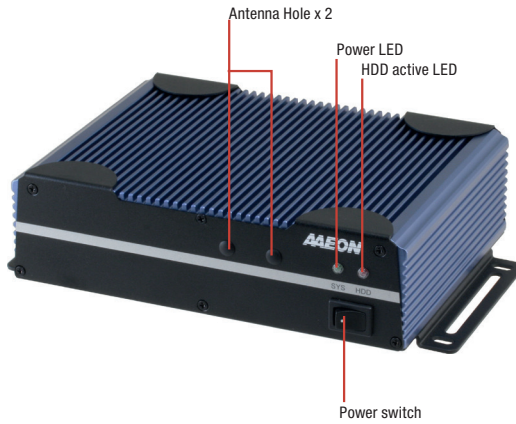

## Fanless Embedded Box PC with 5th Generation Intel® Core™ i3 Processor SoC

Front View

Rear View

### Features

- U-Series CPU: Intel® Core™ i3-5010U
- Good for Industrial Use with 4 COM Ports
- Wide Temperature Support: -4°F ~ 140°F (-20°C ~ 60°C)
- Wide Voltage Support: 9 - 24 V

### Specifications

System	
CPU	5th Generation Intel® Core™ i3-5010U, 2.1 GHz
Chipset	Intel® System on Chip
System Memory	DDR3L 1600 SODIMM slot x 1, up to 8 GB
Display Interface	VGA, DP
Storage Device	mSATA, HDD/SSD
Ethernet	Intel® WGI211AT, 10/100/1000 Base-TX x 1 Intel® WGI218LM, 10/100/1000 Base-TX x 1
I/O	RS-232/422/485 x 2 RS-232 x 2 USB 2.0 x 2 (A2M) USB 3.0 x 2 VGA x 1 DP x 1 Line-out x 1 LAN x 2 Antenna holes x 2 Power switch Power input
Expansion	Full-size Mini-Card x 1 (mSATA + USB, w/ SIM slot, optional for PCI-E) Half-size Mini-Card x 1 (PCI-E + USB)
Indicator	Power LED HDD active LED
OS support	Windows® 10 (64-bit), Windows® 8.1(32/64-bit), Windows® 7 (32/64-bit), Linux Ubuntu 14.10
Power Supply	
Power Requirement	9 - 24V with lockable DC jack
Mechanical	
Mounting	Wallmount
Dimensions (W x H x D)	7.76" x 2.17" x 5.63" (197mm x 55mm x 143mm)
Gross Weight	5.5 lb (2.5 kg)
Net Weight	3.3 lb (1.5 kg)
Environmental	
Operating Temperature	-4°F ~ 140°F (-20°C ~ 60°C) with wide temperature HDD (according to IEC68-2-14 with 0.5 m/s AirFlow; with industrial devices)
Storage Temperature	-49°F ~ 176°F (-45°C ~ 80°C)
Storage Humidity	95% @ 40°C, non-condensing
Anti-Vibration	5 Grms/ 5 ~ 500Hz/ operation –mSATA / SSD 1 Grms/ 5~ 500Hz/ operation – HDD
Certification	CE/FCC class A