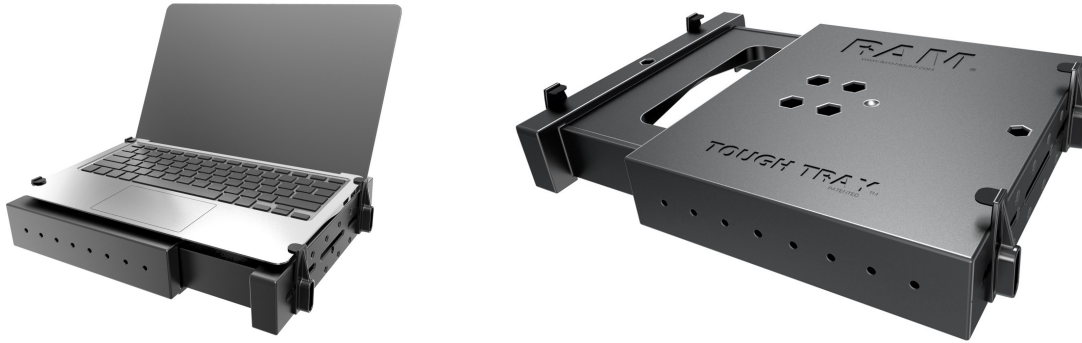

RAM Universal Laptop Tough-Tray™ Holder with Flat Retaining Arms | RAM-234-3FL

Tough-Tray™ Dimensions:

Tray Depth: 10.0"

Tray Thickness: 2.125"

Tray Width (Expansion): 10" to 16"

Side Clamp Arm Height: 0.5" (min) to 1.75" (max)

Material:

High Strength Composite

Note:

Part number reflects product packaged in clear clam shell for store shelf display. The Tough-Tray™ is compatible with laptops that have 17" screens.

Weight:

2.76 lbs.