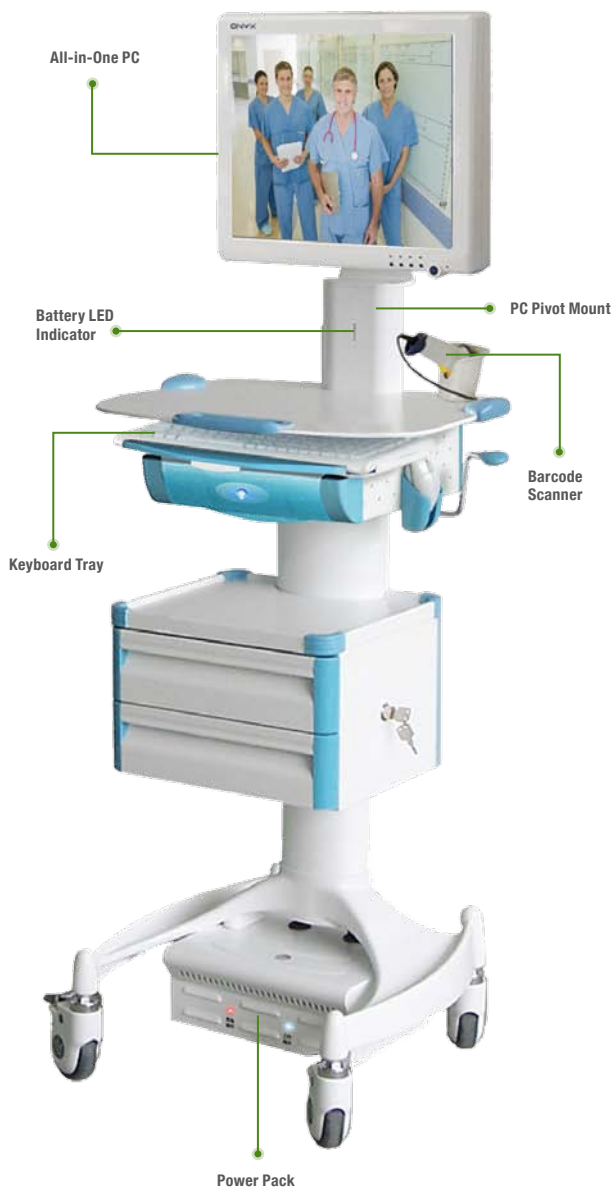

Ergonomic, safe, and Effortless

- Compact, stable caster footprint for use within space-constrained areas
- Light-weighted and simple maneuverability
- Ergonomic design and simple height adjustment from 850 mm to 1080mm
- 2 x 100 mm multi-functional drawers
- Central lock system
- Slide-out keyboard tray
- All-in-one PC swivels left or right for better visibility
- 8 hours operation with LED battery indicator
- Non explosive LiFePo4 battery (optional)

Applications

- EMR/ EHR
- Operating Theaters
- ICU / ER
- Clinic
- Ward / Physician

Specifications

General Specifications	
Construction	Aluminum Alloy
Work Surface Area	550 mm x 430 mm x 5 mm
Battery	LiFePO4 24V, 15Ah , 8 hours
Net Weight	30kgs
Dimension	530 mm x 475 mm x 1250 mm
Package Dimension	630 mm x 575 mm x 1350 mm

Features

All-in-One IP65 PC Architecture

- > 17"/19" medical grade LCD screen
- > 35 million time resistive touch screen
- > Intel CoreDuo/Core2 Duo CPU process
- > Fanless and zero db noise
- > 2 x 2W speakers

Rich Communication Interface

- > 6 USB2.0 ports
- > 1 Giga LAN
- > 1 RS232 port
- > Audio ports
- > Wireless a/b/g/n option

Smart Battery Management

- > 8 hours operation
- > LED indicator
- > Extra AC power source
- > LiFe non-explosive battery