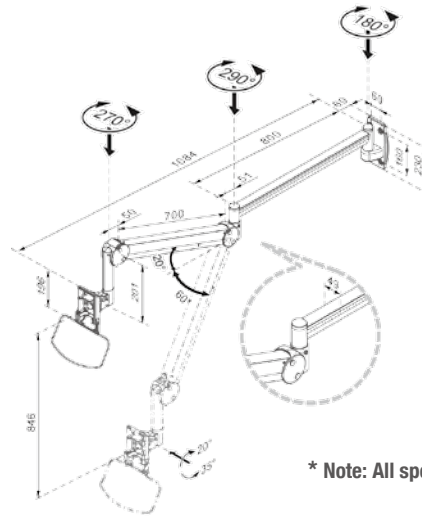

Bedside Infotainment ARM Selection

TF-ARM-W1201

Wall Mounting Series

Specifications

Main Specifications	
Total Length	1684 mm
Max. Load	6~12 Kg
VESA Standard	75 /100 mm

Features

- Gas Spring inside
- Cable Management
- Special Coating and Antiseptic Process
- Handle Design

* Note: All specifications are subject to change with

TF-ARM-W0901

Wall Mounting Series

Specifications

Main Specifications	
Total Length	1684 mm
Max. Load	3~9 Kg
VESA Standard	75 /100 mm

Features

- Gas Spring inside
- Cable Management
- Special Coating and Antiseptic Process
- Handle Design

TF-ARM-W0601

Wall Mounting Series

Specifications

Main Specifications

Total Length	1644 mm
Max. Load	1~6 Kg
VESA Standard	75 / 100 mm

- Gas Spring inside
- Cable Management
- Special Coating and Antiseptic Process
- Handle Design