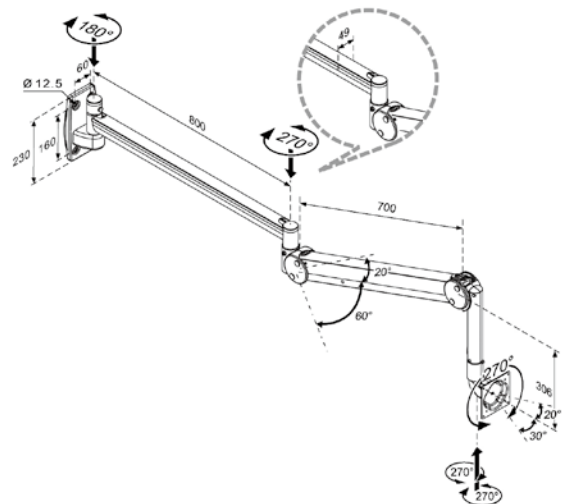

Bedside Infotainment ARM Selection

TF-ARM-W1201

Wall Mounting Series

Specifications

Main Specifications	
Total Length	1684 mm
Max. Load	6~12 Kg
VESA Standard	75 /100 mm

Features

- Gas Spring inside
- Cable Management
- Special Coating and Antiseptic Process
- Handle Design

* Note: All specifications are subject to change with

TF-ARM-W0901

Wall Mounting Series

Specifications

Main Specifications	
Total Length	1684 mm
Max. Load	3~9 Kg
VESA Standard	75 /100 mm

Features

- Gas Spring inside
- Cable Management
- Special Coating and Antiseptic Process
- Handle Design

TF-ARM-W0601

Wall Mounting Series

Specifications

Main Specifications

Total Length	1644 mm
Max. Load	1~6 Kg
VESA Standard	75 / 100 mm

- Gas Spring inside
- Cable Management
- Special Coating and Antiseptic Process
- Handle Design