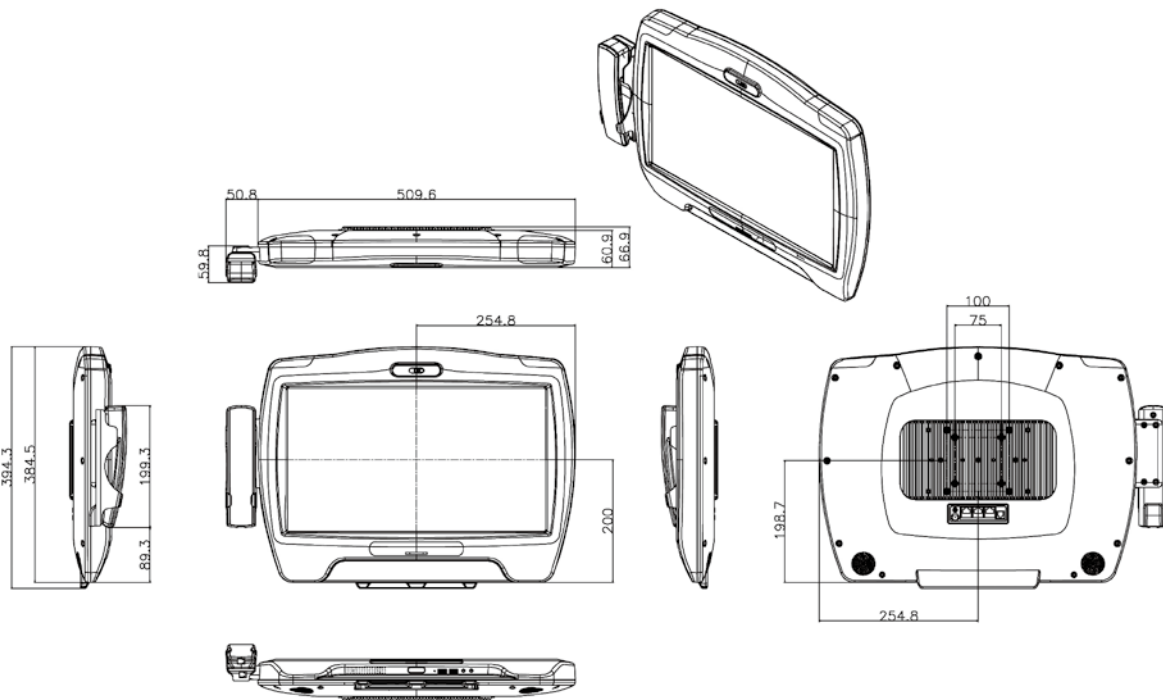

Specifications

Main Specifications	
CPU Processor	Intel® Core™ 2 Duo U7500 1.06GHz on board processor
Chipset	Intel® 945GME, Shared memory up to 224MB
System Memory	2GB DDRII 400/533/667
OS Support	Windows® 7 (32 bit & 64 bit) Windows® XP Embedded Windows® XP Pro Embedded Linux Fedora Core
Expansion	2 x Internal Mini Card Magnetic Stripe Reader (Optional) 1D / 2D Barcode Scanner (Optional) VoIP Phone / Web Camera Nurse Call Function (Optional)
Storage	1 x 2.5" HDD (SATA) 1 x Compact Fast 1 x Smart Card Reader 1 x 2nd Smart Card Reader/RFID Module (Optional)
Display	
Display Type	18.5" (16:9) Color TFT LCD
Resolution	1366 x 768
Max. Colors	16.7M
Luminance	300 nits
View Angle	55/55(H Right/Left) 30/55 (V Upper/Lower)
Contrast Ratio	1000:1
MTBF	50,000 Hrs
Touch Screen	5-wire Resistive Touch Screen/ 2048 x 2048, 35 million times
I/O	
Audio	1 x Line out / MIC in/Internal MIC
USB	2 x External USB2.0 on bottom I/O
Serial port	Internal COM 1: 1 x RS-232 (Internal pin header) Internal COM 2: 1 x RS-232 (for Barcode Reader)
Ethernet	LAN 1:1 x Isolated Gigabit LAN LAN 2:1 x Isolated Gigabit LAN (Support Wake on LAN Function)
Video	1 x Video-in for TV Tuning
Speaker	2 x 3W High Quality Speakers
Mechanical and Environmental	
Infection Control	Anti-Bacteria (Optional)
Power Requirement	DC 12V - 27V
Operating Temperature	0°C ~ 40°C (32°F ~ 104°F)
Storage Temperature	-20°C ~ 60°C (-4°F ~ 140°F)
Mounting	VESA 75/100mm
Degree of Protection	Front Panel: IP65; Whole Unit: IPX1
Net Weight	6.5 kg
EMC	CE/FCC Class B, UL 60601-1, EN60601-1

Dimension

Unit: mm

Ordering Information

» TF-ONYX-BE185DT-A1-1010

Fanless Ward Terminal, Core™ 2 Duo U7500 1.06GHz, 18.5" TFT, DC, R-TS, VOIP Phone, Web Camera, 1 x Smart Card Reader, 2GB RAM

» TF-ONYX-BE185DT-A2-1010