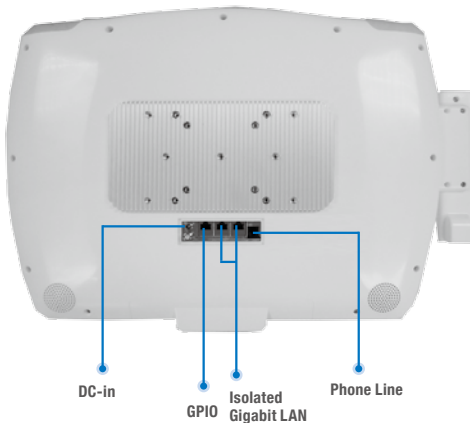

Specifications

Main Specifications	
CPU Processor	Intel® Core™ 2 Duo U7500 1.06GHz on board processor
Chipset	Intel® 945GME, Shared memory up to 224MB
System Memory	2GB DDRII 400/533/667
OS Support	Windows® 7 (32 bit & 64 bit) Windows® XP Embedded Windows® XP Pro Embedded Linux Fedora Core
Expansion	2 x Internal Mini Card Magnetic Stripe Reader (Optional) 1D / 2D Barcode Scanner (Optional) VoIP Phone / Web Camera Nurse Call Function (Optional)
Storage	1 x 2.5" HDD (SATA) 1 x Compact Fast 1 x Smart Card Reader 1 x 2nd Smart Card Reader/RFID Module (Optional)
Display	
Display Type	18.5" (16:9) Color TFT LCD
Resolution	1366 x 768
Max. Colors	16.7M
Luminance	300 nits
View Angle	55/55(H Right/Left) 30/55 (V Upper/Lower)
Contrast Ratio	1000:1
MTBF	50,000 Hrs
Touch Screen	5-wire Resistive Touch Screen/ 2048 x 2048, 35 million times
I/O	
Audio	1 x Line out / MIC in/Internal MIC
USB	2 x External USB2.0 on bottom I/O
Serial port	Internal COM 1: 1 x RS-232 (Internal pin header) Internal COM 2: 1 x RS-232 (for Barcode Reader)
Ethernet	LAN 1:1 x Isolated Gigabit LAN LAN 2:1 x Isolated Gigabit LAN (Support Wake on LAN Function)
Video	1 x Video-in for TV Tuning
Speaker	2 x 3W High Quality Speakers
Mechanical and Environmental	
Infection Control	Anti-Bacteria (Optional)
Power Requirement	DC 12V - 27V
Operating Temperature	0°C ~ 40°C (32°F ~ 104°F)
Storage Temperature	-20°C ~ 60°C (-4°F ~ 140°F)
Mounting	VESA 75/100mm
Degree of Protection	Front Panel: IP65; Whole Unit: IPX1
Net Weight	6.5 kg
EMC	CE/FCC Class B, UL 60601-1, EN60601-1