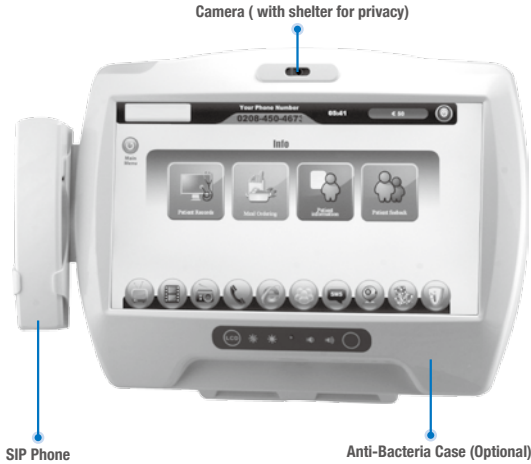

ONYX-BE185

18.5" Core 2 Duo Bedside Infotainment Series

Feature

- Intel® Core™ 2 Duo U7500 1.06GHz Processor
- 18.5" Wide Color TFT LCD Display
- Fanless & Compact Design
- VoIP Phone, Web Camera, High Quality Speakers
- Smart Card Reader
- Optional Features:
 - Analog Phone, Magnetic Stripe Reader
 - RFID/2nd Smart Card Reader, Barcode Scanner
 - Nurse Call / TV Tuning / HD Decoding Function
 - Bluetooth / WLAN b/g/n
- Multimedia Entertainment: TV, Game, VoIP, Web Radio