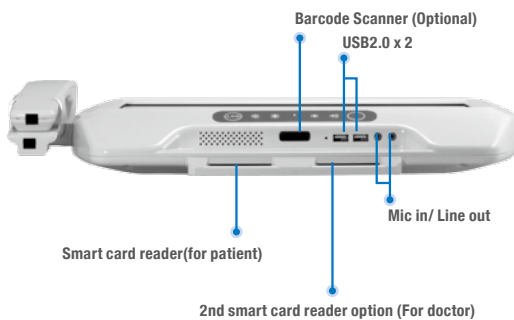

Main Specifications	
CPU Processor	Intel® Core™ 2 Duo U7500 1.06GHz on board processor
Chipset	Intel® 945GME, Shared memory up to 224MB
System Memory	2GB DDRII 400/533/667
OS Support	Windows® 7 (32 bit & 64 bit) Windows® XP Embedded Windows® XP Pro Embedded Linux Fedora Core
Expansion	2 x Internal Mini Card Magnetic Stripe Reader (Optional) 1D / 2D Barcode Scanner (Optional) VoIP Phone / Web Camera Nurse Call Function (Optional)
Storage	1 x 2.5" HDD (SATA) 1 x Compact Fast 1 x Smart Card Reader 1 x 2nd Smart Card Reader/RFID Module (Optional)
Display	
Display Type	18.5" (16:9) Color TFT LCD
Resolution	1366 x 768
Max. Colors	16.7M
Luminance	300 nits
View Angle	55/55(H Right/Left) 30/55 (V Upper/Lower)
Contrast Ratio	1000:1
MTBF	50,000 Hrs
Touch Screen	5-wire Resistive Touch Screen/ 2048 x 2048, 35 million times
I/O	
Audio	1 x Line out / MIC in/Internal MIC
USB	2 x External USB2.0 on bottom I/O
Serial port	Internal COM 1: 1 x RS-232 (Internal pin header) Internal COM 2: 1 x RS-232 (for Barcode Reader)
Ethernet	LAN 1:1 x Isolated Gigabit LAN LAN 2:1 x Isolated Gigabit LAN (Support Wake on LAN Function)
Video	1 x Video-in for TV Tuning
Speaker	2 x 3W High Quality Speakers
Mechanical and Environmental	
Infection Control	Anti-Bacteria (Optional)
Power Requirement	DC 12V - 27V
Operating Temperature	0°C ~ 40°C (32°F ~ 104°F)
Storage Temperature	-20°C ~ 60°C (-4°F ~ 140°F)
Mounting	VESA 75/100mm
Degree of Protection	Front Panel: IP65; Whole Unit: IPX1
Net Weight	6.5 kg
EMC	CE/FCC Class B, UL 60601-1, EN60601-1