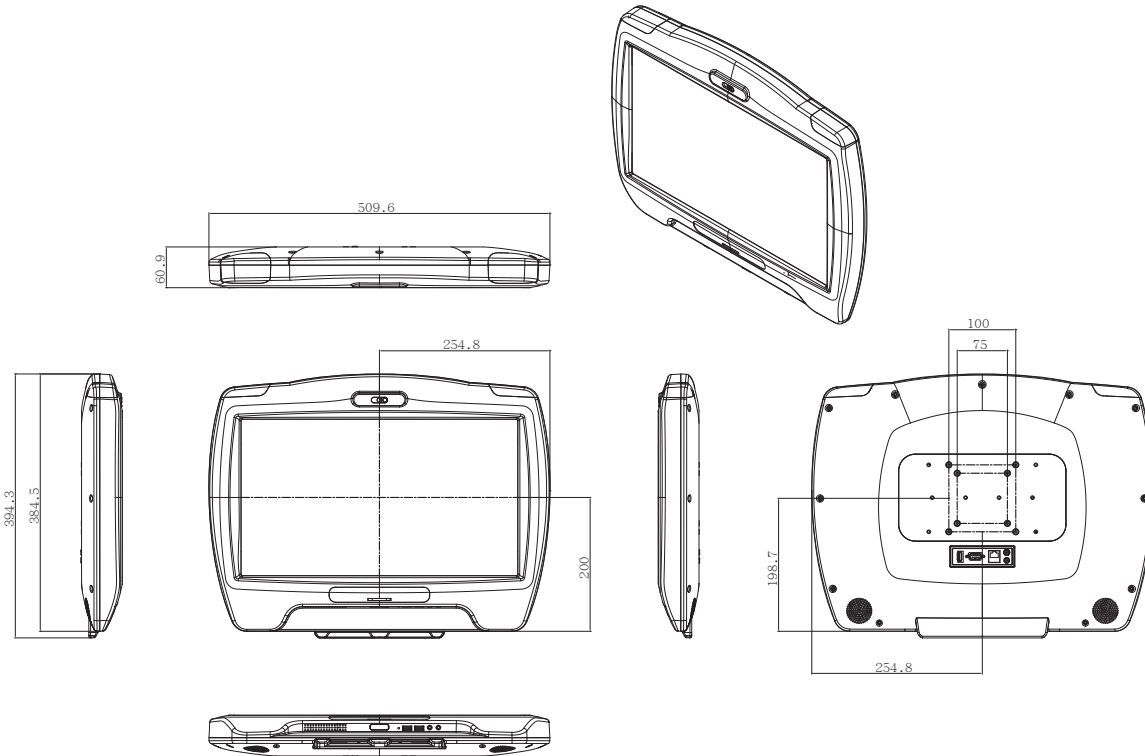

Dimension

Unit: mm

Ordering Information

- » TF-ONYX-BE180DT-A1-1010
  Fanless Ward Terminal, Atom™ N270 1.6GHz, 18.5" TFT, DC, R-TS, Phone, Web Camera, 1 x Smart Card Reader, 2GB RAM
- » TF-ONYX-BE180DT-A2-1010
  Fanless Ward Terminal, Atom™ N270 1.6GHz, 18.5" TFT, DC, R-TS, Phone, Web Camera, 2 x Smart Card Reader, 2GB RAM
- » TF-ONYX-BE180DT-F1-1010
  Fanless Ward Terminal, Atom™ N270 1.6GHz, 18.5" TFT, DC, R-TS, Phone, Web Camera, 1 x Smart Card Reader with RFID, 2GB RAM
- » TF-ONYX-BE180DT-F2-1010
  Fanless Ward Terminal, Atom™ N270 1.6GHz, 18.5" TFT, DC, R-TS, Phone, Web Camera, 1 x Smart Card Reader, 1 x Smart Card Reader with RFID, 2GB RAM

Optional Accessories

- » TF-PWR-M12001
  120W Medical Grade Adapter w/ 40cm Cable
- » TF-PWR-EXT10001
  100cm Adpater Extension Cable w/ 2.5mm DC Jack Plug
- » TF-PWR-EXT20001
  200cm Adpater Extension Cable w/ 2.5mm DC Jack Plug
- » TF-PWR-EXT30001
  300cm Adpater Extension Cable w/ 2.5mm DC Jack Plug
- » TF-ARM-W1201
  6-12kg Long Swivel Wall Mount Arm VESA75/100 (For 18.5" Unit)
- » TF-WIFI-001
  WLAN Mini PCI 802.11 b/g
- » TF-WIFI-002
  WLAN Mini PCI Card 802.11 a/b/g/n
- » TF-WIFI-003
  WLAN Mini Card 802.11 b/g
- » TF-WIFI-004
  WLAN Mini Card 802.11 b/g/n
- » TF-TVT-001
  DVB-T TV Tuner Card
- » TF-TVT-002
  ATSC TV Tuner USB2.0 Dongle Kit
- » TF-BCS-001
  Internal 1D Barcode Scanner
- » TF-BCS-002
  Internal 2D Barcode Scanner
- » TF-BCS-003
  Handheld Scanner
- » TF-MSR-001
  Magnetic Stripe Reader (White)
- » Recommended Hard Drive
  2.5" 250GB SATA HDD (5400RPM)