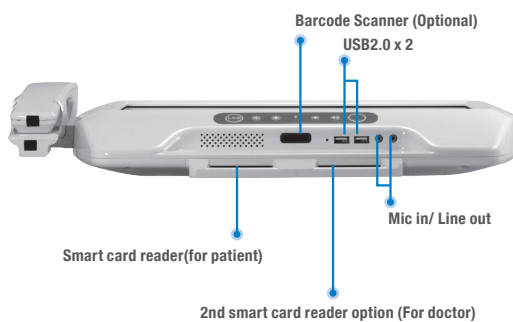

ONYX-BE180

18.5" Atom Bedside Infotainment Series

Feature

- Intel® Atom™ N270 Processor with Intel 945GSE + ICH7M Chipset
- 18.5" Wide Color TFT LCD Display
- Fanless & Compact Design
- VoIP Phone, Web Camera, High Quality Speakers
- Smart Card Reader
- Optional Features:
 - Analog Phone, Magnetic Stripe Reader
 - RFID/2nd Smart Card Reader, Barcode Scanner
 - Nurse Call / TV Tuning / HD Decoding Function
 - Bluetooth / WLAN b/g/n
- Multimedia Entertainment: TV, Game, VoIP, Web Radio

Dimension

Unit: mm

Ordering Information

- » TF-ONYX-BE180DT-A1-1010
Fanless Ward Terminal, Atom™ N270 1.6GHz, 18.5" TFT, DC, R-TS, Phone, Web Camera, 1 x Smart Card Reader, 2GB RAM
- » TF-ONYX-BE180DT-A2-1010
Fanless Ward Terminal, Atom™ N270 1.6GHz, 18.5" TFT, DC, R-TS, Phone, Web Camera, 2 x Smart Card Reader, 2GB RAM
- » TF-ONYX-BE180DT-F1-1010
Fanless Ward Terminal, Atom™ N270 1.6GHz, 18.5" TFT, DC, R-TS, Phone, Web Camera, 1 x Smart Card Reader with RFID, 2GB RAM
- » TF-ONYX-BE180DT-F2-1010
Fanless Ward Terminal, Atom™ N270 1.6GHz, 18.5" TFT, DC, R-TS, Phone, Web Camera, 1 x Smart Card Reader, 1 x Smart Card Reader with RFID, 2GB RAM