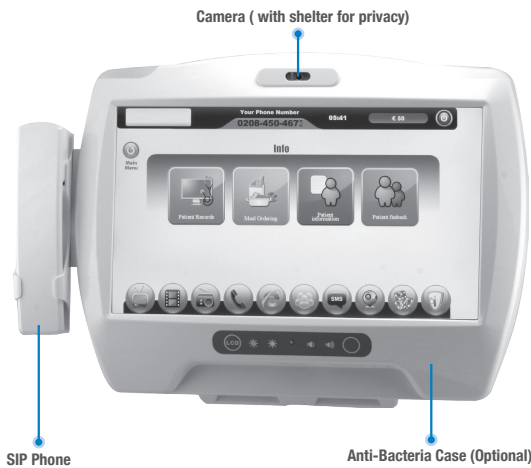

ONYX-BE180

18.5" Atom Bedside Infotainment Series

Feature

- Intel® Atom™ N270 Processor with Intel 945GSE + ICH7M Chipset
- 18.5" Wide Color TFT LCD Display
- Fanless & Compact Design
- VoIP Phone, Web Camera, High Quality Speakers
- Smart Card Reader
- Optional Features:
 - Analog Phone, Magnetic Stripe Reader
 - RFID/2nd Smart Card Reader, Barcode Scanner
 - Nurse Call / TV Tuning / HD Decoding Function
 - Bluetooth / WLAN b/g/n
- Multimedia Entertainment: TV, Game, VoIP, Web Radio

Specifications

Main Specifications	
CPU Processor	Intel® Atom™ N270 1.6GHz Processor
Chipset	Intel®945GSE + ICH7M
System Memory	2GB DDRII 400/533/667
OS Support	Windows® 7 (32 bit) Windows® XP Embedded Linux Red Hat / Fedora Core
Expansion	1 x Internal Mini PCI 1 x Internal Mini Card Magnetic Stripe Reader (Optional) 1D / 2D Barcode Scanner (Optional) VoIP Phone / Web Camera Nurse Call Function (Optional)
Storage	1 x 2.5" HDD (SATA) 1 x Type II Compact Flash™ 1 x Smart Card Reader 1 x 2nd Smart Card Reader/RFID Module (Optional)
Display	
Size	18.5"
Resolution	1366 x 768
Max. Colors	16.7M
Luminance	300 nits
View Angle	55/55 (H Right/Left) 30/55 (V Upper/Lower)
Contrast Ratio	1000:1
Back Light MTBF (Hours)	50,000 Hrs
Touch Screen	5-wire Resistive Touch screen/ 2048 x 2048, 35 million times
I/O	
Audio	1 x Line out/ MIC in/ Internal MIC (GPIO controllable, mute/ volume)
USB	3 x External USB2.0 (on bottom I/O)
Serial port	1 x Internal RS-232 1 x DIO Connector for Nurse Call
Ethernet	1 x Isolated Gigabit LAN (Support WOL)
Video	1 x Video-in for TV Tuning
Speaker	2 x 3W High Quality Speakers
Mechanical and Environmental	
Infection Control	Anti-Bacteria(Optional)
Power Requirement	DC 12V-27V
Operating Temperature	0°C ~ 40°C (32°F ~ 104°F)
Storage Temperature	-20°C ~ 60°C (-4°F ~ 104°F)
Mounting	VESA 75/100
Degree of Protection	IP65 on Front Panel/IPX1 on Whole Unit
Net Weight	6 Kg
EMC	CE/FCC Class B, UL 60601-1, EN60601-1