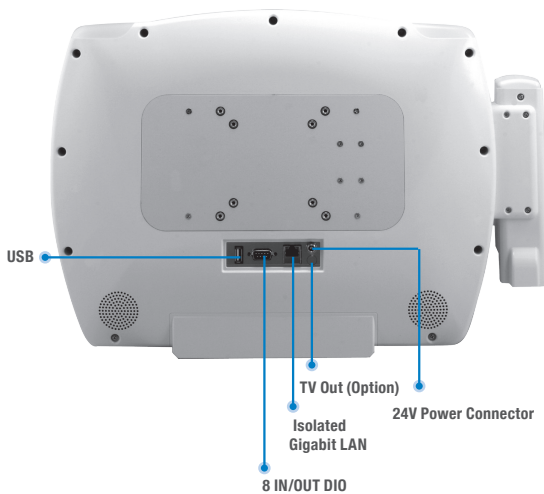

ONYX-BE180

18.5" Atom Bedside Infotainment Series

Feature

- Intel® Atom™ N270 Processor with Intel 945GSE + ICH7M Chipset
- 18.5" Wide Color TFT LCD Display
- Fanless & Compact Design
- VoIP Phone, Web Camera, High Quality Speakers
- Smart Card Reader
- Optional Features:
 - Analog Phone, Magnetic Stripe Reader
 - RFID/2nd Smart Card Reader, Barcode Scanner
 - Nurse Call / TV Tuning / HD Decoding Function
 - Bluetooth / WLAN b/g/n
- Multimedia Entertainment: TV, Game, VoIP, Web Radio

Specifications

Main Specifications	
CPU Processor	Intel® Atom™ N270 1.6GHz Processor
Chipset	Intel®945GSE + ICH7M
System Memory	2GB DDRII 400/533/667
OS Support	Windows® 7 (32 bit) Windows® XP Embedded Linux Red Hat / Fedora Core
Expansion	1 x Internal Mini PCI 1 x Internal Mini Card Magnetic Stripe Reader (Optional) 1D / 2D Barcode Scanner (Optional) VoIP Phone / Web Camera Nurse Call Function (Optional)
Storage	1 x 2.5" HDD (SATA) 1 x Type II Compact Flash™ 1 x Smart Card Reader 1 x 2nd Smart Card Reader/RFID Module (Optional)
Display	
Size	18.5"
Resolution	1366 x 768
Max. Colors	16.7M
Luminance	300 nits
View Angle	55/55 (H Right/Left) 30/55 (V Upper/Lower)
Contrast Ratio	1000:1
Back Light MTBF (Hours)	50,000 Hrs
Touch Screen	5-wire Resistive Touch screen/ 2048 x 2048, 35 million times
I/O	
Audio	1 x Line out/ MIC in/ Internal MIC (GPIO controllable, mute/ volume)
USB	3 x External USB2.0 (on bottom I/O)
Serial port	1 x Internal RS-232 1 x DIO Connector for Nurse Call
Ethernet	1 x Isolated Gigabit LAN (Support WOL)
Video	1 x Video-in for TV Tuning
Speaker	2 x 3W High Quality Speakers
Mechanical and Environmental	
Infection Control	Anti-Bacteria(Optional)
Power Requirement	DC 12V-27V
Operating Temperature	0°C ~ 40°C (32°F ~ 104°F)
Storage Temperature	-20°C ~ 60°C (-4°F ~ 104°F)
Mounting	VESA 75/100
Degree of Protection	IP65 on Front Panel/IPX1 on Whole Unit
Net Weight	6 Kg
EMC	CE/FCC Class B, UL 60601-1, EN60601-1