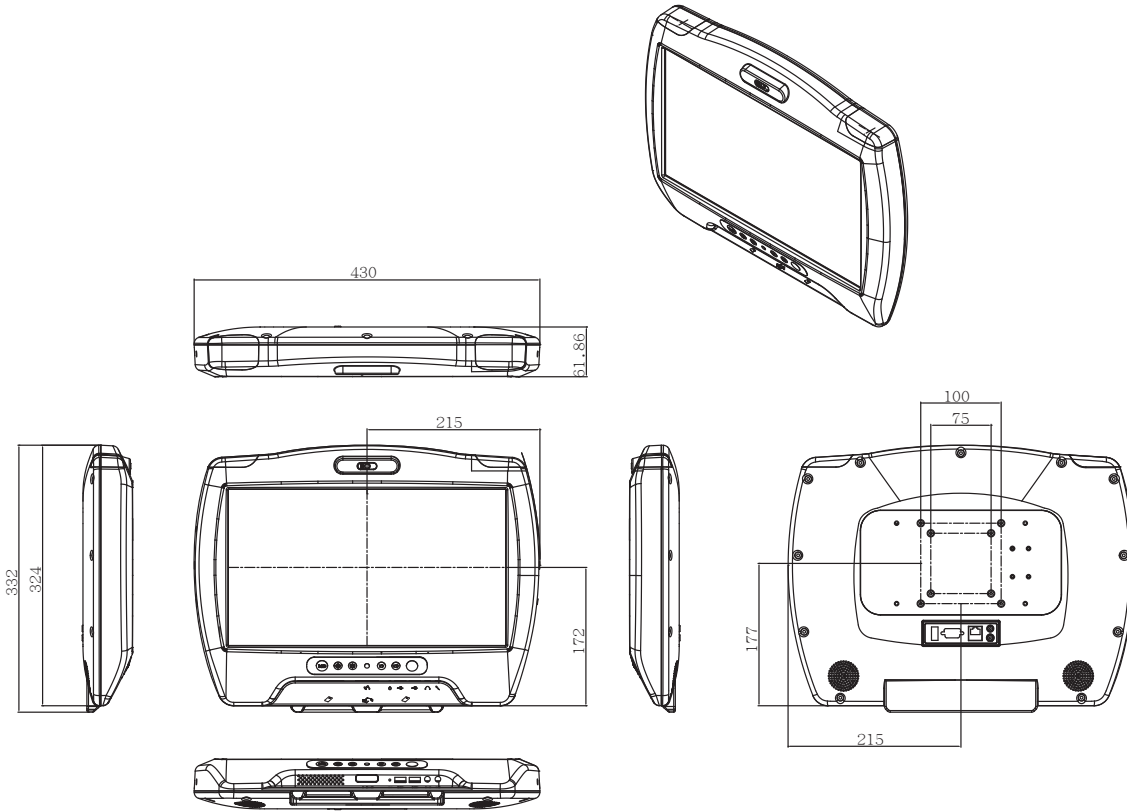

Dimension

Unit: mm

Ordering Information

- » TF-ONYX-BE150DT-A1-1010
  Fanless Ward Terminal, Atom™ N270 1.6GHz, 15.6" TFT, DC, R-TS, Phone, Web Camera, 1 x Smart Card Reader, 2GB RAM
- » TF-ONYX-BE150DT-A2-1010
  Fanless Ward Terminal, Atom™ N270 1.6GHz, 15.6" TFT, DC, R-TS, Phone, Web Camera, 2 x Smart Card Reader, 2GB RAM
- » TF-ONYX-BE150DT-F1-1010
  Fanless Ward Terminal, Atom™ N270 1.6GHz, 15.6" TFT, DC, R-TS, Phone, Web Camera, 1 x Smart Card Reader with RFID, 2GB RAM
- » TF-ONYX-BE150DT-F2-1010
  Fanless Ward Terminal, Atom™ N270 1.6GHz, 15.6" TFT, DC, R-TS, Phone, Web Camera, 1 x Smart Card Reader, 1 x Smart Card Reader with RFID, 2GB RAM

Optional Accessories

- » TF-PWR-M12001
  120W Medical Grade Adapter w/ 40cm Cable
- » TF-PWR-EXT10001
  100cm Adpter Extension Cable w/ 2.5mm DC Jack Plug
- » TF-PWR-EXT20001
  200cm Adpter Extension Cable w/ 2.5mm DC Jack Plug
- » TF-PWR-EXT30001
  300cm Adpter Extension Cable w/ 2.5mm DC Jack Plug
- » TF-ARM-W0901
  3-9kg Long Swivel Wall Mount Arm VESA75/100 (For 15.6" Unit)
- » TF-WIFI-001
  WLAN Mini PCI 802.11 b/g
- » TF-WIFI-002
  WLAN Mini PCI Card 802.11 a/b/g/n
- » TF-WIFI-003
  WLAN Mini Card 802.11 b/g
- » TF-WIFI-004
  WLAN Mini Card 802.11 b/g/n
- » TF-TVT-001
  DVB-T TV Tuner Card
- » TF-TVT-002
  ATSC TV Tuner USB2.0 Dongle Kit
- » TF-BCS-001
  Internal 1D Barcode Scanner
- » TF-BCS-002
  Internal 2D Barcode Scanner
- » TF-BCS-003
  Handheld Scanner
- » TF-MSR-001
  Magnetic Stripe Reader (White)
- » Recommended Hard Drive
  2.5" 250GB SATA HDD (5400RPM)