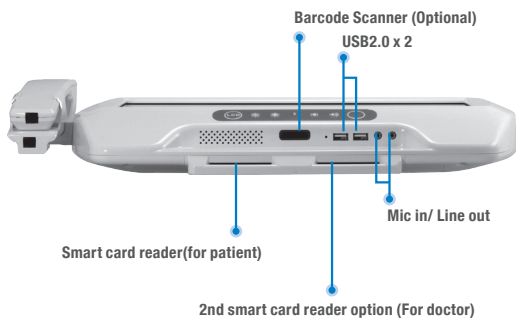

ONYX-BE150

15.6" Atom Bedside Infotainment Series

Feature

- Intel® Atom™ N270 Processor with Intel 945GSE + ICH7M Chipset
- 15.6" Wide Color TFT LCD Display
- Fanless & Compact Design
- VoIP Phone, Web Camera, High Quality Speakers
- Smart Card Reader
- Optional Features:
 - Analog Phone, Magnetic Stripe Reader
 - RFID/2nd Smart Card Reader, Barcode Scanner
 - Nurse Call / TV Tuning / HD Decoding Function
 - Bluetooth / WLAN b/g/n
- Multimedia Entertainment: TV, Game, VoIP, Web Radio

Dimension

Unit: mm

Ordering Information

- » TF-ONYX-BE150DT-A1-1010
Fanless Ward Terminal, Atom™ N270 1.6GHz, 15.6" TFT, DC, R-TS, Phone, Web Camera, 1 x Smart Card Reader, 2GB RAM
- » TF-ONYX-BE150DT-A2-1010
Fanless Ward Terminal, Atom™ N270 1.6GHz, 15.6" TFT, DC, R-TS, Phone, Web Camera, 2 x Smart Card Reader, 2GB RAM
- » TF-ONYX-BE150DT-F1-1010
Fanless Ward Terminal, Atom™ N270 1.6GHz, 15.6" TFT, DC, R-TS, Phone, Web Camera, 1 x Smart Card Reader with RFID, 2GB RAM
- » TF-ONYX-BE150DT-F2-1010
Fanless Ward Terminal, Atom™ N270 1.6GHz, 15.6" TFT, DC, R-TS, Phone, Web Camera, 1 x Smart Card Reader, 1 x Smart Card Reader with RFID, 2GB RAM