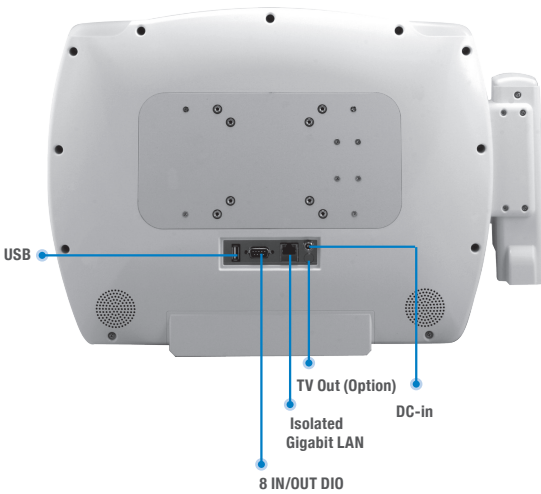

ONYX-BE150

15.6" Atom Bedside Infotainment Series

Feature

- Intel® Atom™ N270 Processor with Intel 945GSE + ICH7M Chipset
- 15.6" Wide Color TFT LCD Display
- Fanless & Compact Design
- VoIP Phone, Web Camera, High Quality Speakers
- Smart Card Reader
- Optional Features:
 - Analog Phone, Magnetic Stripe Reader
 - RFID/2nd Smart Card Reader, Barcode Scanner
 - Nurse Call / TV Tuning / HD Decoding Function
 - Bluetooth / WLAN b/g/n
- Multimedia Entertainment: TV, Game, VoIP, Web Radio

Specifications

Main Specifications	
CPU Processor	Intel® Atom™ N270 1.6GHz Processor
Chipset	Intel®945GSE + ICH7M
System Memory	2GB DDRII 400/533/667
OS Support	Windows® 7 (32 bit) Windows® XP Embedded Linux Red Hat / Fedora Core
Expansion	1 x Internal Mini PCI 1 x Internal Mini Card Magnetic Stripe Reader (Optional) 1D / 2D Barcode Scanner (Optional) VoIP Phone / Web Camera Nurse Call Function (Optional)
Storage	1 x 2.5" HDD (SATA) 1 x Type II Compact Flash™ 1 x Smart Card Reader 1 x 2nd Smart Card Reader/RFID Module (Optional)
Display	
Size	15.6"
Resolution	1366 x 768
Max. Colors	16.7M
Luminance	250 nits
View Angle	55/55 (H Right/Left) 30/55 (V Upper/Lower)
Contrast Ratio	500:1
Back Light MTBF (Hours)	50,000 Hrs
Touch Screen	5-wire Resistive Touch Screen/ 2048 x 2048, 35 million times
I/O	
Audio	1 x Line out/ MIC in/ Internal MIC (GPIO controllable, mute/volume)
USB	3 x External USB2.0 (on bottom I/O)
Serial port	1 x Internal RS-232 1 x DIO Connector for Nurse Call
Ethernet	1 x Isolated Gigabit LAN (Support WOL)
Video	1 x Video-in for TV Tuning
Speaker	2 x 3W High Quality Speakers
Mechanical and Environmental	
Infection Control	Anti-Bacteria (Optional)
Power Requirement	DC 12V-27V
Operating Temperature	0°C ~ 40°C (32°F ~ 104°F)
Storage Temperature	-20°C ~ 60°C (-4°F ~ 104°F)
Mounting	VESA 75/100
Degree of Protection	IP65 on Front Panel/IPX1 on Whole Unit
Net Weight	5 Kg
EMC	CE/FCC Class B, UL 60601-1, EN60601-1