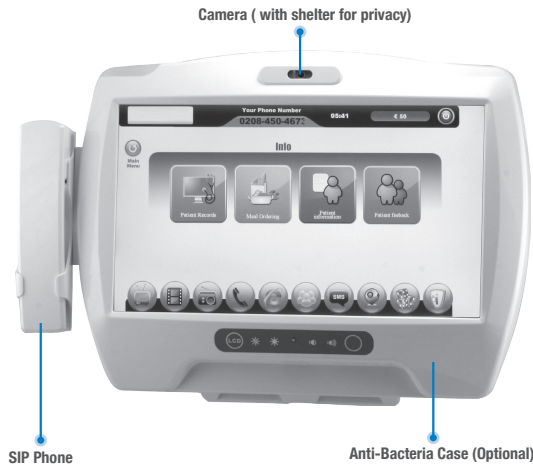

ONYX-BE150

15.6" Atom Bedside Infotainment Series

Feature

- Intel® Atom™ N270 Processor with Intel 945GSE + ICH7M Chipset
- 15.6" Wide Color TFT LCD Display
- Fanless & Compact Design
- VoIP Phone, Web Camera, High Quality Speakers
- Smart Card Reader
- Optional Features:
 - Analog Phone, Magnetic Stripe Reader
 - RFID/2nd Smart Card Reader, Barcode Scanner
 - Nurse Call / TV Tuning / HD Decoding Function
 - Bluetooth / WLAN b/g/n
- Multimedia Entertainment: TV, Game, VoIP, Web Radio

Specifications

Main Specifications	
CPU Processor	Intel® Atom™ N270 1.6GHz Processor
Chipset	Intel®945GSE + ICH7M
System Memory	2GB DDRII 400/533/667
OS Support	Windows® 7 (32 bit) Windows® XP Embedded Linux Red Hat / Fedora Core
Expansion	1 x Internal Mini PCI 1 x Internal Mini Card Magnetic Stripe Reader (Optional) 1D / 2D Barcode Scanner (Optional) VoIP Phone / Web Camera Nurse Call Function (Optional)
Storage	1 x 2.5" HDD (SATA) 1 x Type II Compact Flash™ 1 x Smart Card Reader 1 x 2nd Smart Card Reader/RFID Module (Optional)
Display	
Size	15.6"
Resolution	1366 x 768
Max. Colors	16.7M
Luminance	250 nits
View Angle	55/55 (H Right/Left) 30/55 (V Upper/Lower)
Contrast Ratio	500:1
Back Light MTBF (Hours)	50,000 Hrs
Touch Screen	5-wire Resistive Touch Screen/ 2048 x 2048, 35 million times
I/O	
Audio	1 x Line out/ MIC in/ Internal MIC (GPIO controllable, mute/volume)
USB	3 x External USB2.0 (on bottom I/O)
Serial port	1 x Internal RS-232 1 x DIO Connector for Nurse Call
Ethernet	1 x Isolated Gigabit LAN (Support WOL)
Video	1 x Video-in for TV Tuning
Speaker	2 x 3W High Quality Speakers
Mechanical and Environmental	
Infection Control	Anti-Bacteria (Optional)
Power Requirement	DC 12V-27V
Operating Temperature	0°C ~ 40°C (32°F ~ 104°F)
Storage Temperature	-20°C ~ 60°C (-4°F ~ 104°F)
Mounting	VESA 75/100
Degree of Protection	IP65 on Front Panel/IPX1 on Whole Unit
Net Weight	5 Kg
EMC	CE/FCC Class B, UL 60601-1, EN60601-1