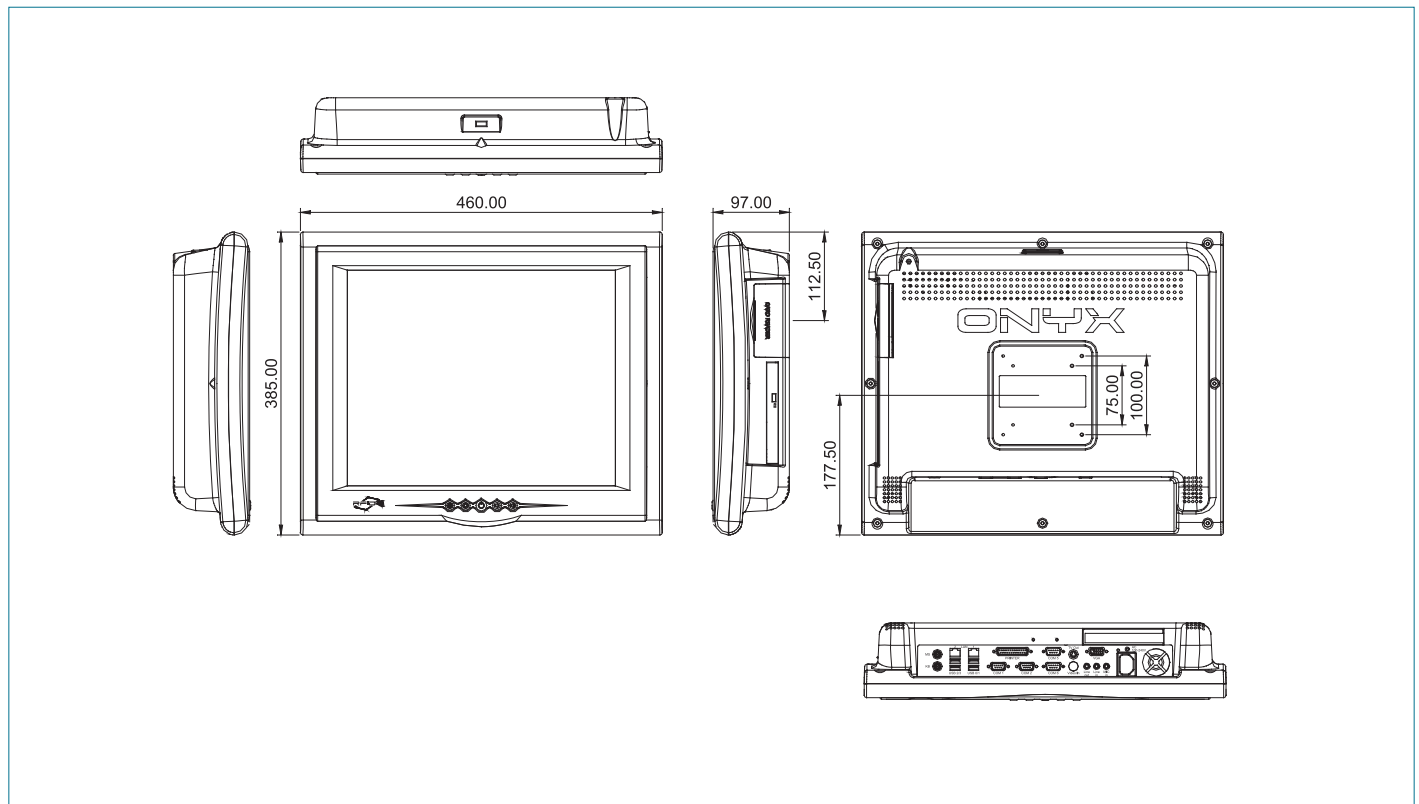

ONYX-175

Dimension Unit: mm

Ordering Information

- **TF-ONYX-175HT-A1**
  Expert Medical Station, Core™ 2 Duo 2.0GHz (T7200) CPU, 17" true color LCD
- **TF-ONYX-175HTT-A1**
  TF-ONYX-175HT-A1 with R-TS
- **TF-ONYX-175HT-A2**
  Expert Medical Station, Core™ 2 Duo 1.66GHz (T5500) CPU, 17" true color LCD
- **TF-ONYX-175HTT-A2**
  TF-ONYX-175HT-A2 with R-TS
- **TF-ONYX-175HT-F1**
  Expert Medical Station, Core™ 2 Duo 2.0GHz (T7200) CPU with RFID
- **TF-ONYX-175HTT-F1**
  TF-ONYX-175HT-F1 with R-TS
- **TF-ONYX-175HT-F2**
  Expert Medical Station, Core™ 2 Duo 1.66GHz (T5500) CPU with RFID
- **TF-ONYX-175HTT-F2**
  TF-ONYX-175HT-F2 with R-TS

Optional Accessories

- **DDRII SODIMM Supports DDRII 400/533/667**
- **TF-PER-M21**
  Smart Card reader kit
- **TF-PER-M00**
  Slim Auto Insertion DVD ROM, 8X, COMBO, White color
- **TF-PER-M03**
  Slim Auto Insertion DVD-RW, White color
- **TF-PER-M29**
  Mini-PCI Capture card
- **TF-PER-M02**
  PCI TV tuner, Capture Card
- **TF-PER-M08**
  Barcode Scanner, 500 scans per second
- **TF-PER-M04**
  USB Skype phone
- **TF-PER-M01**
  Bluetooth 2.0 + EDR USB Module
- **TF-PER-M17**
  USB Finger printer
- **9741666646**
  Wireless LAN Kit
- **PER-M20**
  Desktop Stand with VESA 75/100, Cool gray 3C
- **PER-M19**
  3-level Trolley