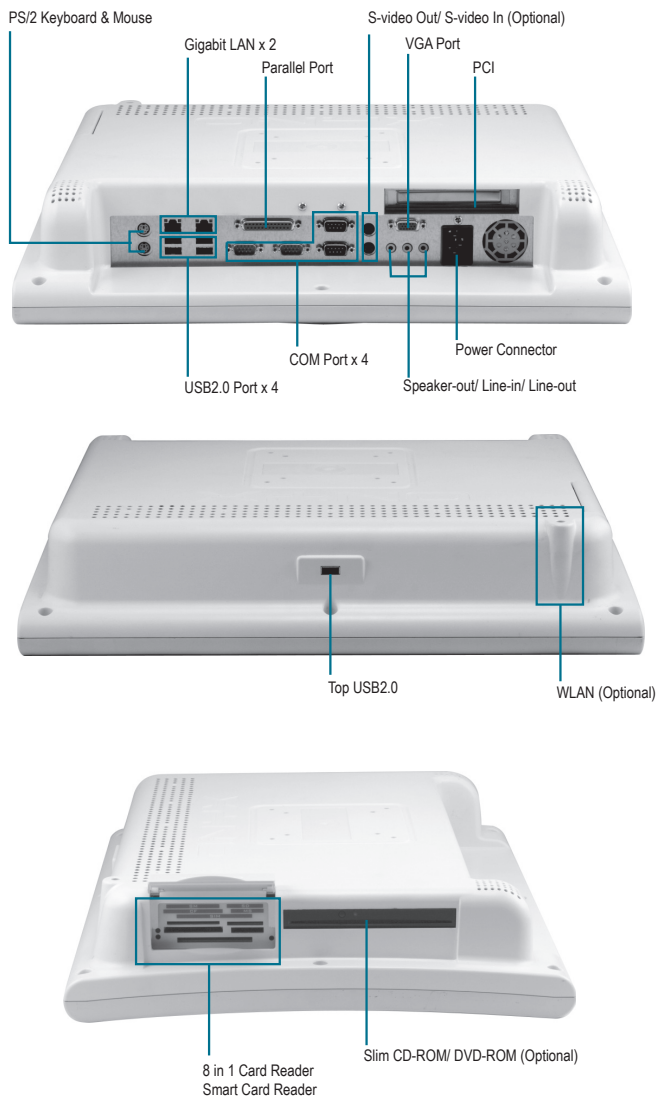

# ONYX-175

Expert Medical Station, 17" LCD with Intel® Core™ 2 Duo Processor

01

ONYX Series - Medical Station Solutions - Expert Medical Stations

## Features

- 17" True Color Diagnostic Medical PC
- High Performance Intel® Core™ 2 Duo Processor
- Built-in RFID and Smart Card Security
- Supports PCI Expansion
- Mini PCI Capture Card Supports Non-DICOM to DICOM CAM (Optional)
- 802.11b/g and Bluetooth Wireless Solution (Optional)

## Specifications

Main Specifications	
Processor	Intel® Core™ 2 Duo Processor (up to 2.16GHz)
System Memory	DDRII SODIMM supports DDRII 400/533/667 up to 2GB
OS Support	Windows® 2000, Windows® XP
Expansion	PCI x 1, Mini PCI x 1
Storage Disk Drive	Slim DVD/CD x 1 (optional), 2.5" SATA Hard Disk Drive x 1 (optional), 8-in-1 Card Reader x 1, Smart Card Reader x 1 (optional)
Display	
Size	17"
Resolution	1280 x 1024
Max. Colors	16.7M
Luminance	300 nits
Contrast Ratio	500:1
View Angle	140°(H)/135°(V)
Back Light MTBF (Hours)	50,000
Touch Screen	Resistive / 2048 x 2048
I/O	
Audio	MIC-in, Line-in, Line-out
USB	External x 5, Internal x 3
Serial port	RS-232 x 3, RS-232/422/485 x 1
Ethernet	Isolation Gigabit LAN x 2
Parallel port	Printer port x 1
Keyboard & Mouse	PS/2 keyboard x 1, PS/2 mouse x 1
Video	S-video out x 1 / S-video in (optional) x 1
Speaker	Speaker x 2 (2W)
Mechanical and Environmental	
Power Requirement	115/230V AC
Operating Temperature	32°F~104°F (0°C to 40°C)
Storage Temperature	-4°F~140°F (-20°C to 60°C)
Mounting	VESA 75/100
Gross Weight	21.78 lb (9.9 kg)
Net Weight	18.48 lb (8.4 kg)
EMC	CE/FCC Class B, UL 60601-1, EN 60601-1